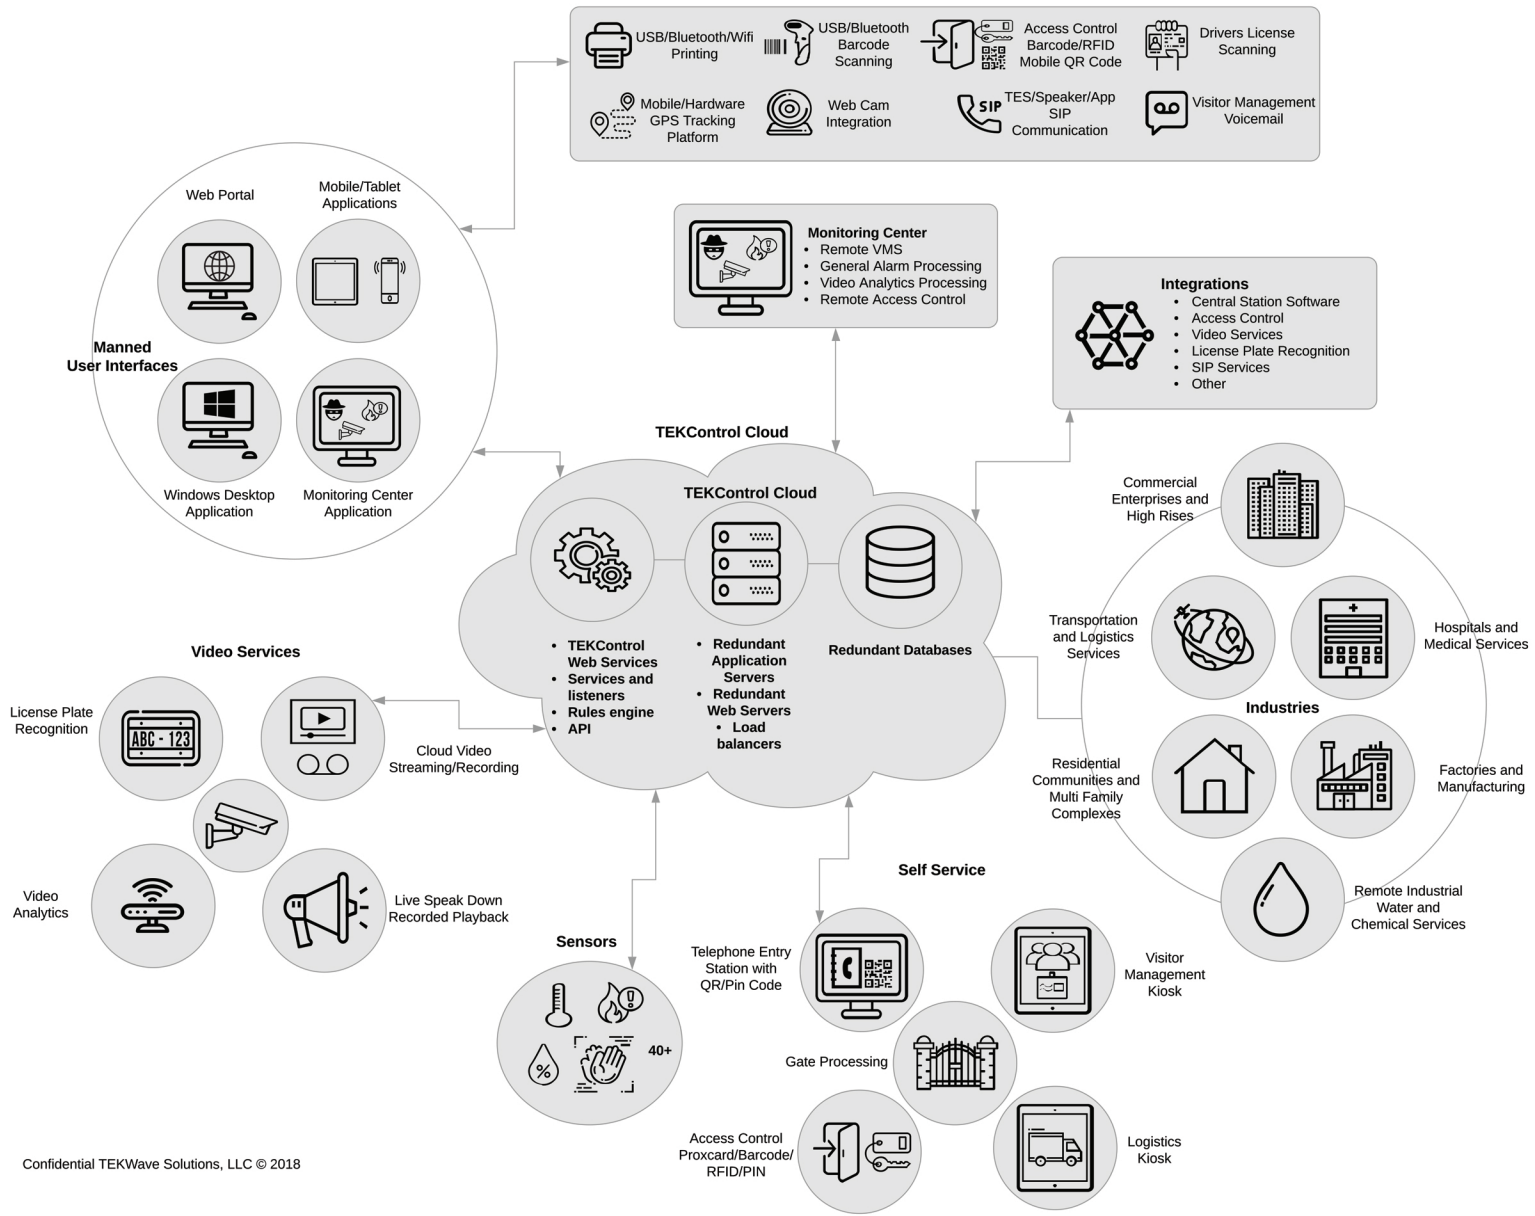

ARCHITECTURE AND INDUSTRY DIAGRAM

Confidential TEKWave Solutions, LLC © 2018

MODULES:

SECURITY POST PORTAL
VIDEO
MONITORING
SENSORS
VIDEO ANALYTICS
REMOTE GUARD TOURS
REMOTE VISITOR MANAGEMENT

VISITOR MANAGEMENT
COMMUNITY
COMMERCIAL
TIME AND ATTENDANCE
TELEPHONE ENTRY SYSTEM
LICENSE PLATE RECOGNITION
ACCESS CONTROL

SECURITY TOURS
POST VALIDATION
LONE WORKER
VISITOR KIOSK
GPS TRACKING
CUSTOM FORMS
LOGISTICS INSPECTIONS

e-Mail us
sales@tekwavesolutions.com

Call Us
678-951-0626

4575 Webb Bridge Rd
Suite 4345
Alpharetta, GA 30023